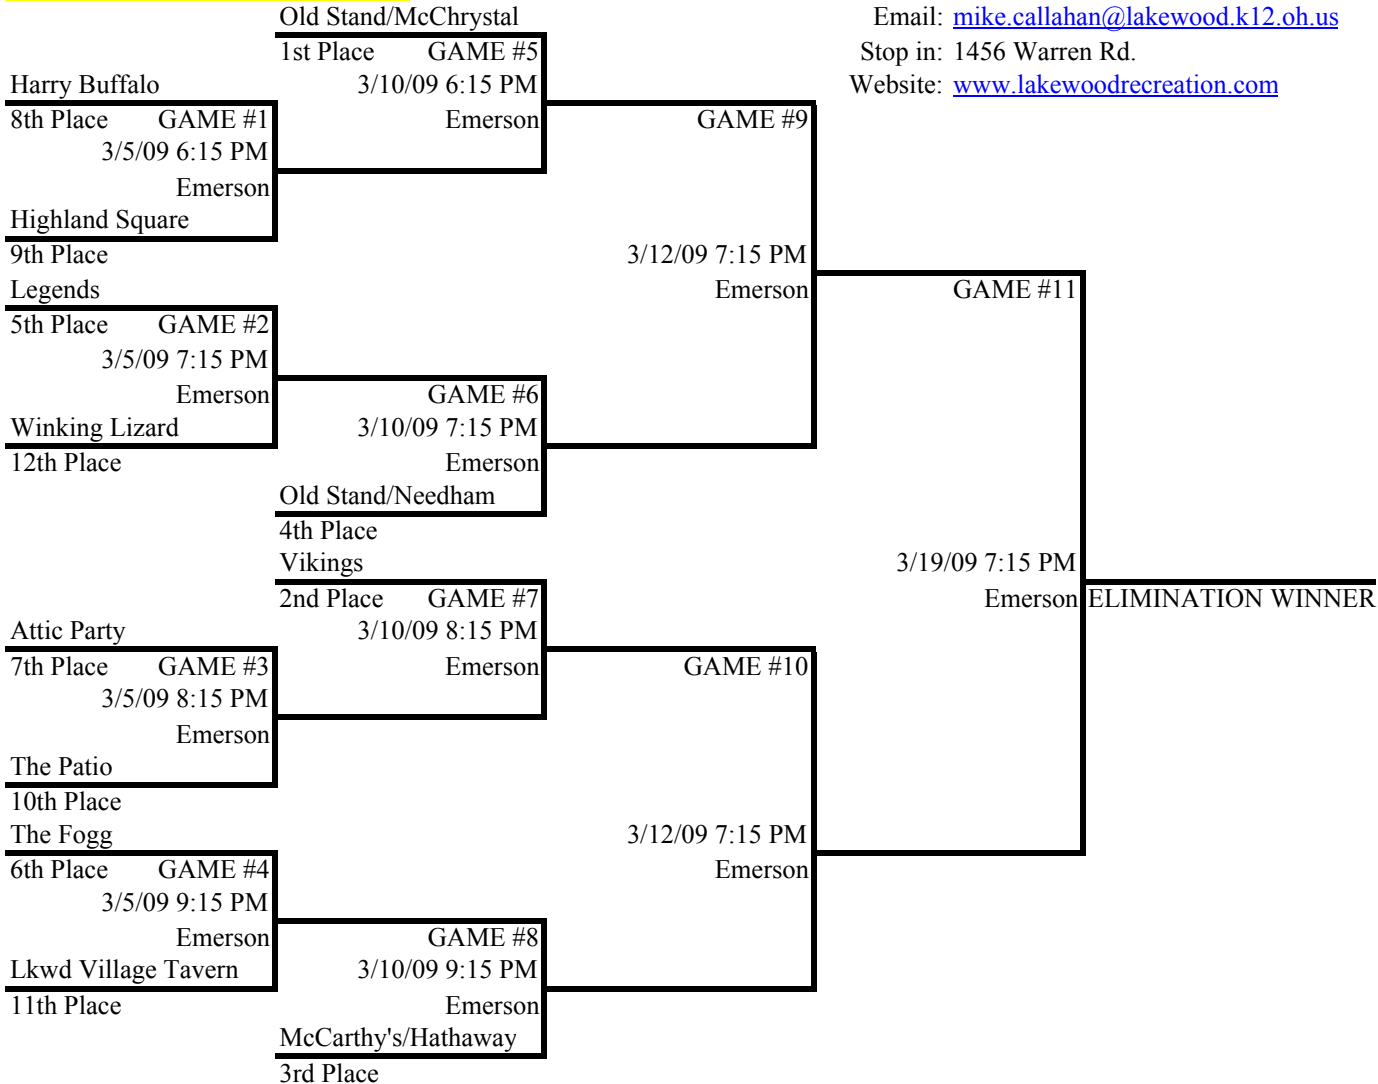

**WINTER 2009 ADULT BASKETBALL
T/TH Mens B**

2/16/2009

Questions?

Call: 216.529.4081

Email: mike.callahan@lakewood.k12.oh.us

Stop in: 1456 Warren Rd.

Website: www.lakewoodrecreation.com

Standings as of 2/15/09		W	L
1	Old Stand/McChrystal	14	2
2	Vikings	15	3
3	McCarthy's/Hathaway	15	3
4	Old Stand/Needham	11	7
5	Legends	11	7
6	The Fogg	10	8
7	Attic Party	8	10
8	Harry Buffalo	7	11
9	Highland Square	5	12
10	The Patio	5	13
11	Lkwd Village Tavern	3	15
12	Winking Lizard	2	16

NOTE: Per rule, tournament standings are set as of the 3rd Sunday in February or the final game of the regular season, whichever is first. The percentage champion is determined following the final regular season game.

**ALL GAMES ARE TO BE PLAYED AT EMERSON GYM
GAME DATE AND TIME ARE SUBJECT TO CHANGE
WEBSITE: www.lakewoodrecreation.com**