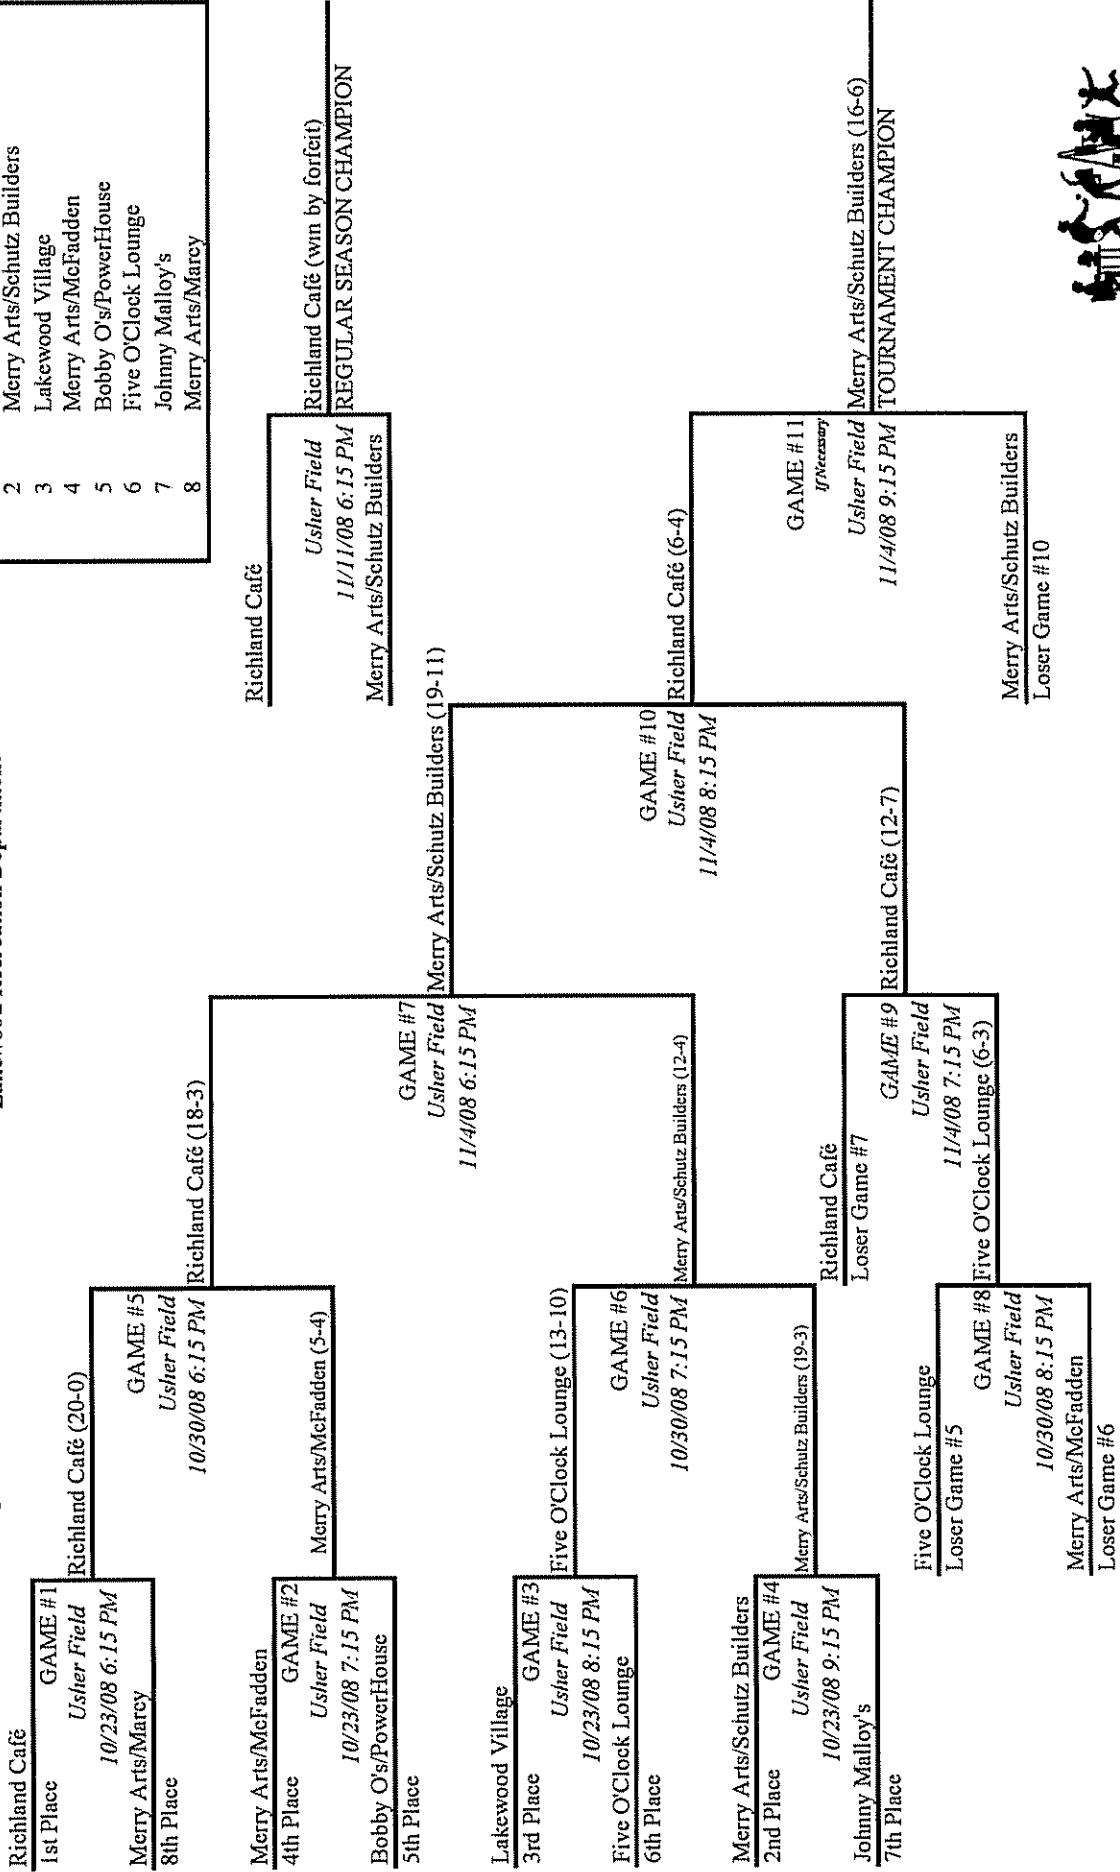

2008 Fall Adult Softball - MENS A - T/TH
Updated 11-17-08

Single/Double Elimination Playoff
Lakewood Recreation Department

League Standings	
1	Richland Café
2	Merry Arts/Schutz Builders
3	Lakewood Village
4	Merry Arts/McFadden
5	Bobby O's/PowerHouse
6	Five O'Clock Lounge
7	Johnny Malloy's
8	Merry Arts/Marcy