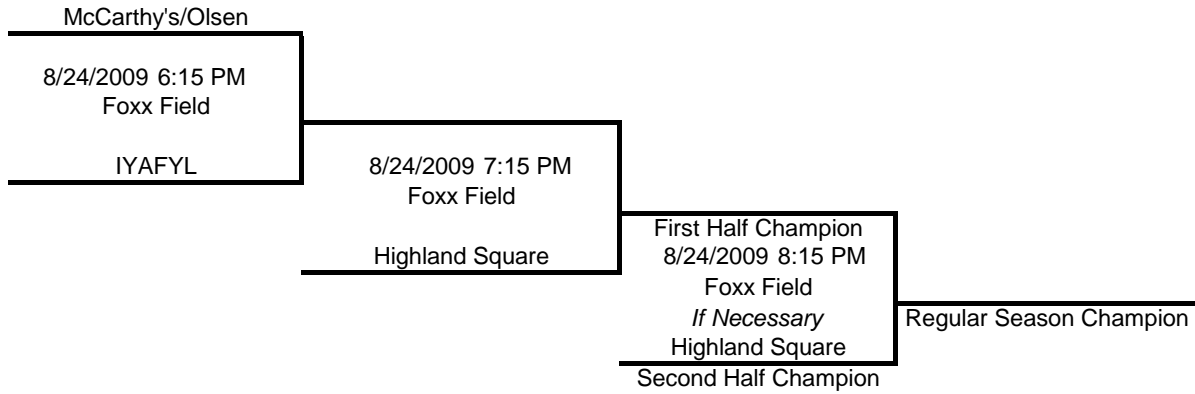

2009 Monday/Wednesday Coed Division Summer Softball

First and Second Half Playoff Bracket

Updated 8/18/09

ALL PLAYOFF SCHEDULING IS DEPENDENT ON WEATHER, FIELD CONDITIONS, ETC.
WE WILL MAKE EVERY EFFORT TO CONTACT TEAMS IN A TIMELY MANNER REGARDING ANY CHANGES.
PLEASE CONTACT THE RECREATION DEPARTMENT AT 216-529-4081 WITH ANY QUESTIONS.