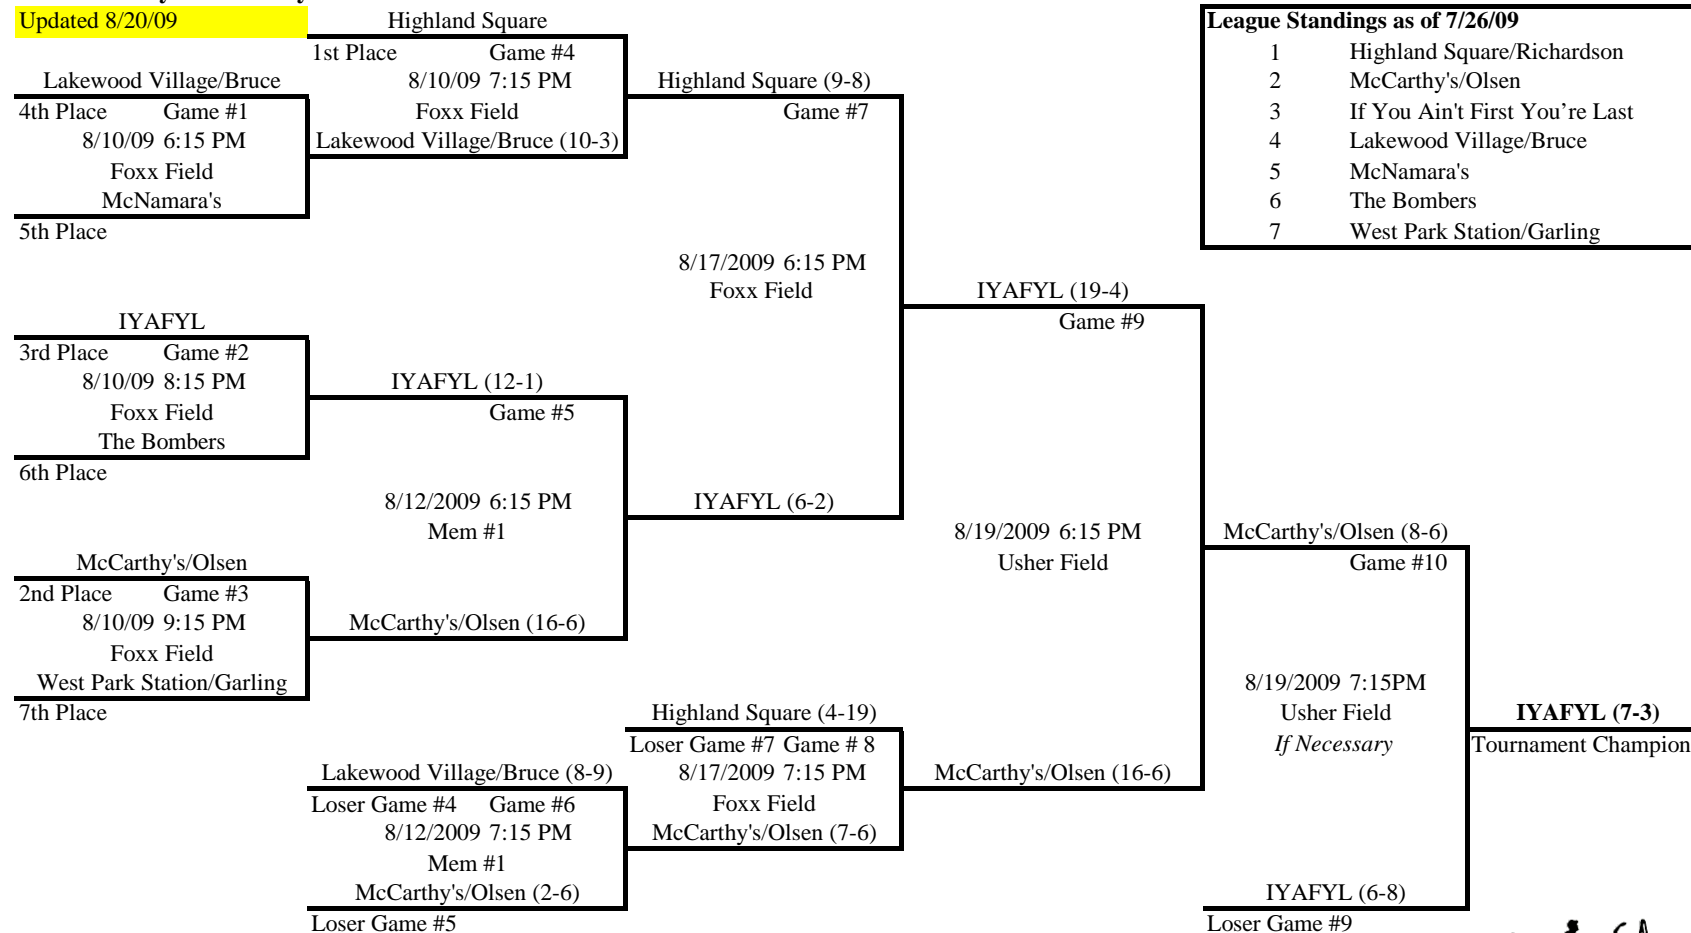

2009 Monday/Wednesday Coed Division Summer Softball

Updated 8/20/09

ALL PLAYOFF SCHEDULING IS DEPENDENT ON WEATHER, FIELD CONDITIONS, ETC.
WE WILL MAKE EVERY EFFORT TO CONTACT TEAMS IN A TIMELY MANNER REGARDING ANY CHANGES.
PLEASE CONTACT THE RECREATION DEPARTMENT AT 216-529-4081 WITH ANY QUESTIONS.