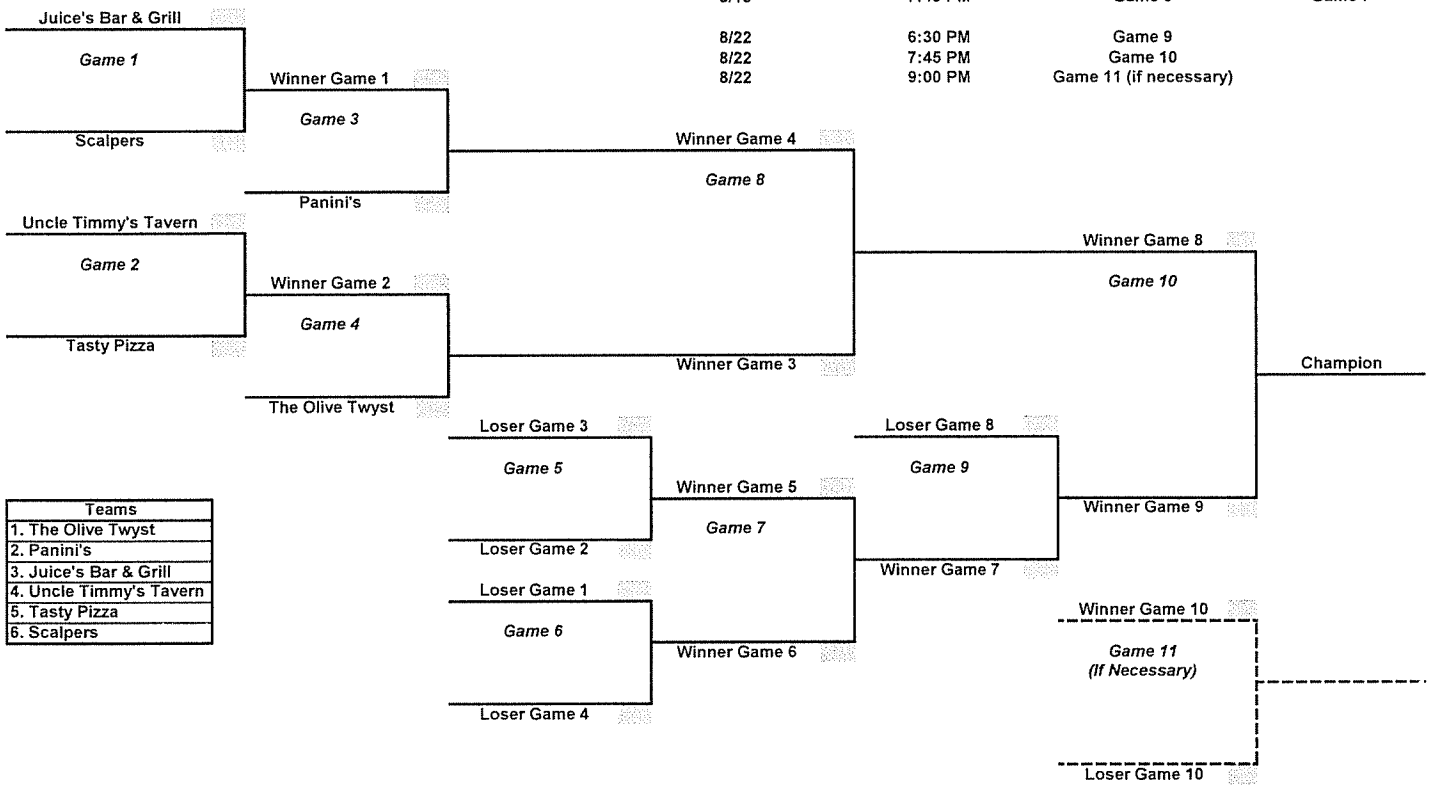

SIX TEAM DOUBLE ELIMINATION

SELREC Women's Softball 2011
Playoff Schedule

Date	Time	Field #4	Field #3
8/8	6:30 PM	Game 1	Game 2
8/8	7:45 PM	Game 3	Game 4
8/15	6:30 PM	Game 6	Game 5
8/15	7:45 PM	Game 8	Game 7
8/22	6:30 PM	Game 9	
8/22	7:45 PM	Game 10	
8/22	9:00 PM	Game 11 (if necessary)	

Teams
1. The Olive Twyst
2. Panini's
3. Juice's Bar & Grill
4. Uncle Timmy's Tavern
5. Tasty Pizza
6. Scalpers