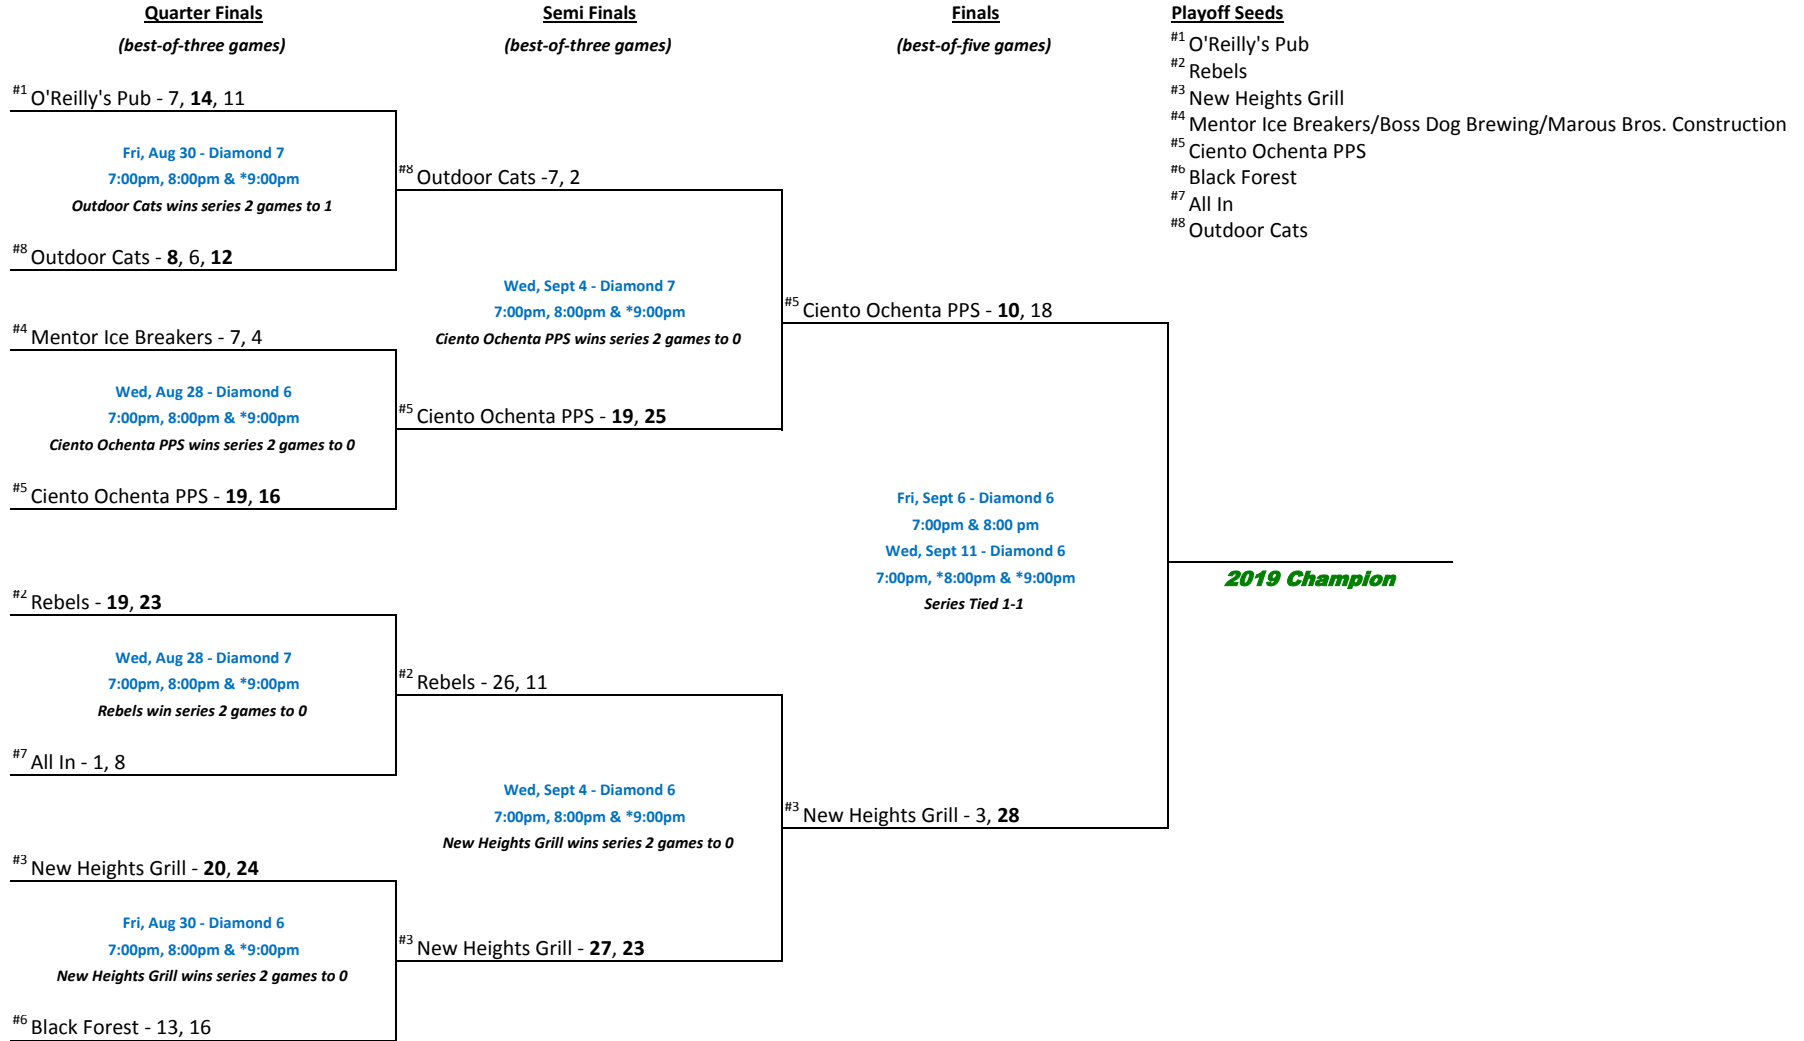

CITY OF CLEVELAND HEIGHTS PARKS & RECREATION DEPARTMENT

2019 Men's Slow Pitch Softball Playoff Tournament Bracket

*If necessary