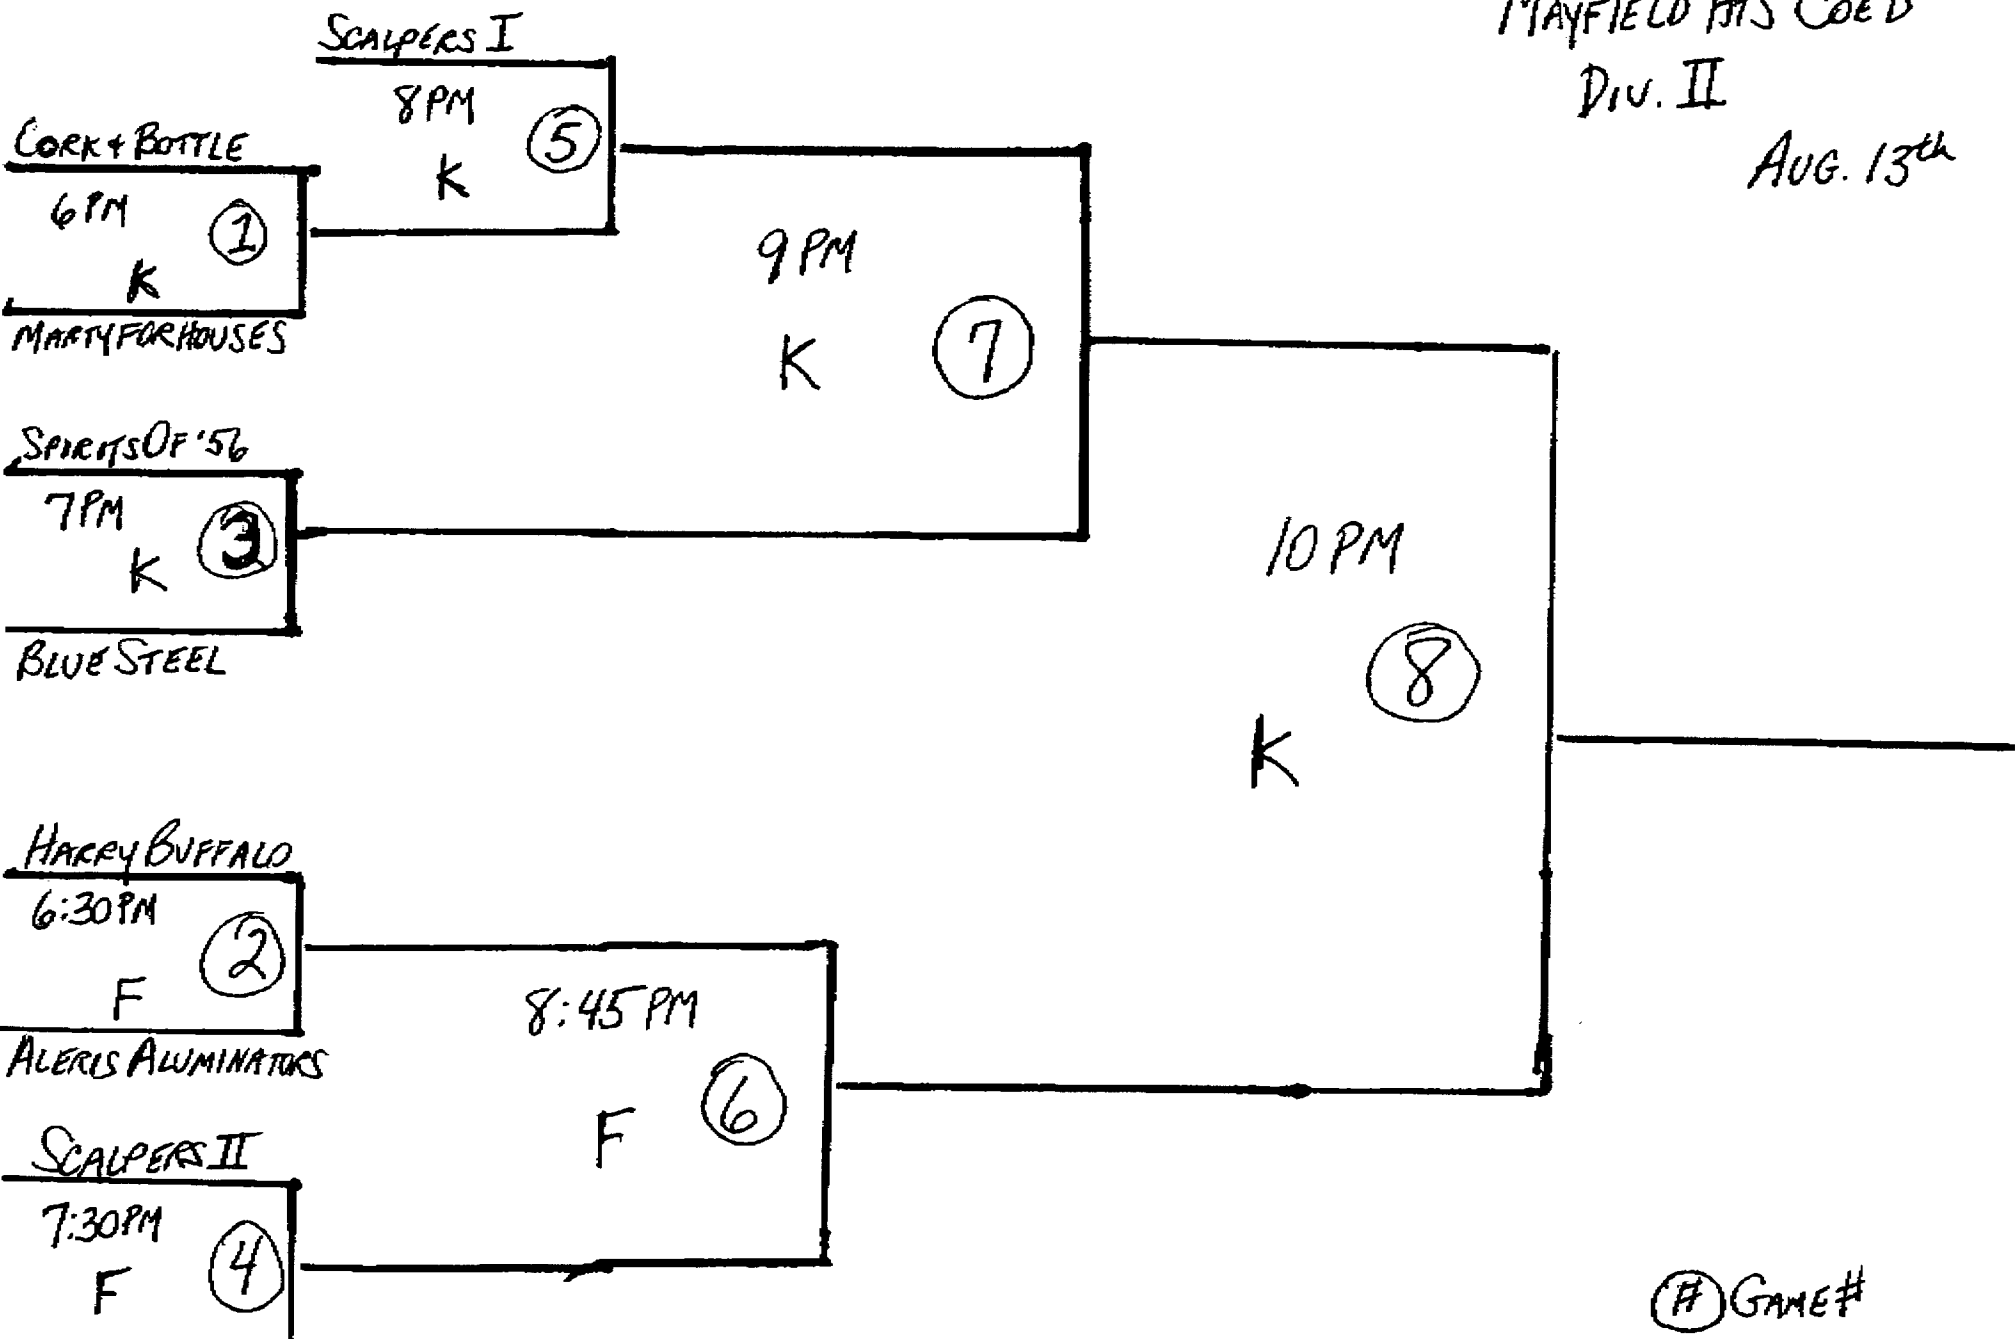

MAYFIELD HTS COED
DIV. II

AUG. 13th

① GAME #
K - KOBÉ
F - FORWARD